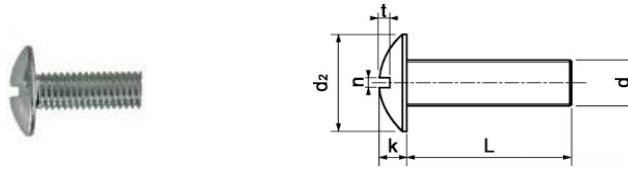

NF E 25-129 Cross Slot Mushroom Head Screw

NF E 25-129 Cross Slot Mushroom Head Screw					
d	M4	M5	M6	M8	M10
d2	10 - 9	12.5 - 11.5	15 - 13.5	20 - 18	25 - 23
k	2.20 - 2.0	2.70 - 2.50	3.30 - 3.0	4.40 - 4.10	5.50 - 5.20
n	1.51 - 1.26	1.51 - 1.26	1.91 - 1.66	2.31 - 2.06	2.81 - 2.56
t	1	1.2	1.5	2	2.4

Lengths	M4	M5	M6	M8	M10
↑	8	8	10	12	16
—	To	To	To	To	To
↓	50	60	80	80	100

Material : Stainless Steel A2 & A4

INFORMATION AND DRAWINGS PROVIDED ARE FOR REFERENCE ONLY